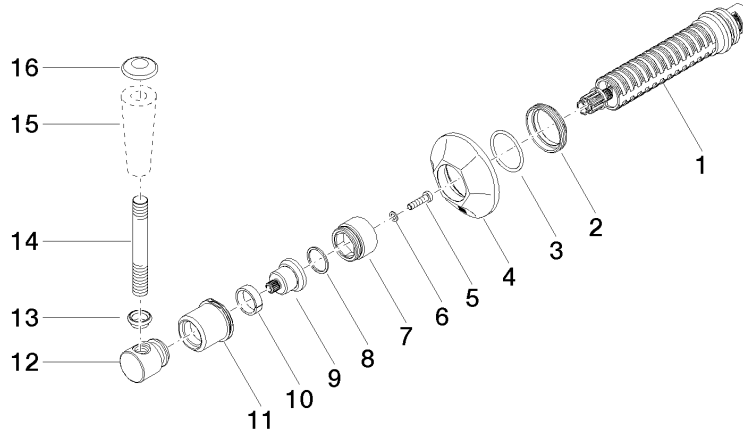

ST 060 401 0371

- rosette Ø 60 mm
- head part with cut-to-length spindle and sleeve

Individual components of this set

You need the following components for this set

1x 11 170 370-08

1x 36 608 371-08

MADISON Wall valve clockwise closing 3/4" - Platinum

ST 060 401 0371

ST 060 401 0371

Parts for other
finishes can be found
here: [Chrome](#)

MADISON Wall valve clockwise closing 3/4" - Platinum

MADISON

ST 060 401 0371

MADISON Wall valve clockwise closing 3/4" - Platinum

MADISON

ST 060 401 0371

MADISON Wall valve clockwise closing 3/4" - Platinum

MADISON

ST 060 401 0371

Certificates

IAPMO_4976 (1). WRAS_2010066.

Spare parts list

No.	Item Number	Name	Quantity used	Delivery time
1	90 90 03 127 00 90	top	1	2
2	09 23 10 125-00	nut	1	10
3	90 14 10 063 00 90	seal	1	2
4	09 27 37 102-08	rosette	1	40
5	09 30 30 069 90	screw	1	2
6	09 30 11 194 90	disc	1	2
7	09 18 30 007-08	sleeve	1	60
8	90 28 10 030 00 90	ring	1	2
9	09 12 12 064-08	base	1	60
10	90 14 15 021 00 90	ring	1	2
11	09 21 02 161-08	cover	1	40
12	09 20 37 101-08	handle	1	40
13	09 20 37 001-08	handle	1	40
14	09 28 22 013 90	pipe	1	2
15	11 170 370-08	MADISON Lever insert - Platinum	1	40
16	09 30 30 062-08	screw	1	40