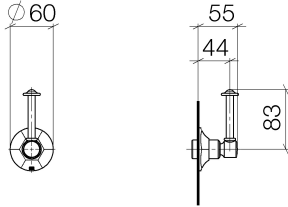

ST 060 401 0371

- rosette Ø 60 mm
- head part with cut-to-length spindle and sleeve

Individual components of this set

You need the following components for this set

1x 11 170 370-08

1x 36 608 371-08

MADISON Wall valve clockwise closing 3/4" - Platinum

MADISON

ST 060 401 0371

MADISON Wall valve clockwise closing 3/4" - Platinum

MADISON

ST 060 401 0371

Certificates

IAPMO_4976 (1). WRAS_2010066.

Spare parts list

No.	Item Number	Name	Quantity used	Delivery time
1	90 90 03 127 00 90	top	1	2
2	09 23 10 125-00	nut	1	10
3	90 14 10 063 00 90	seal	1	2
4	09 27 37 102-08	rosette	1	40
5	09 30 30 069 90	screw	1	2
6	09 30 11 194 90	disc	1	2
7	09 18 30 007-08	sleeve	1	60
8	90 28 10 030 00 90	ring	1	2
9	09 12 12 064-08	base	1	60
10	90 14 15 021 00 90	ring	1	2
11	09 21 02 161-08	cover	1	40
12	09 20 37 101-08	handle	1	40
13	09 20 37 001-08	handle	1	40
14	09 28 22 013 90	pipe	1	2
15	11 170 370-08	MADISON Lever insert - Platinum	1	40
16	09 30 30 062-08	screw	1	40